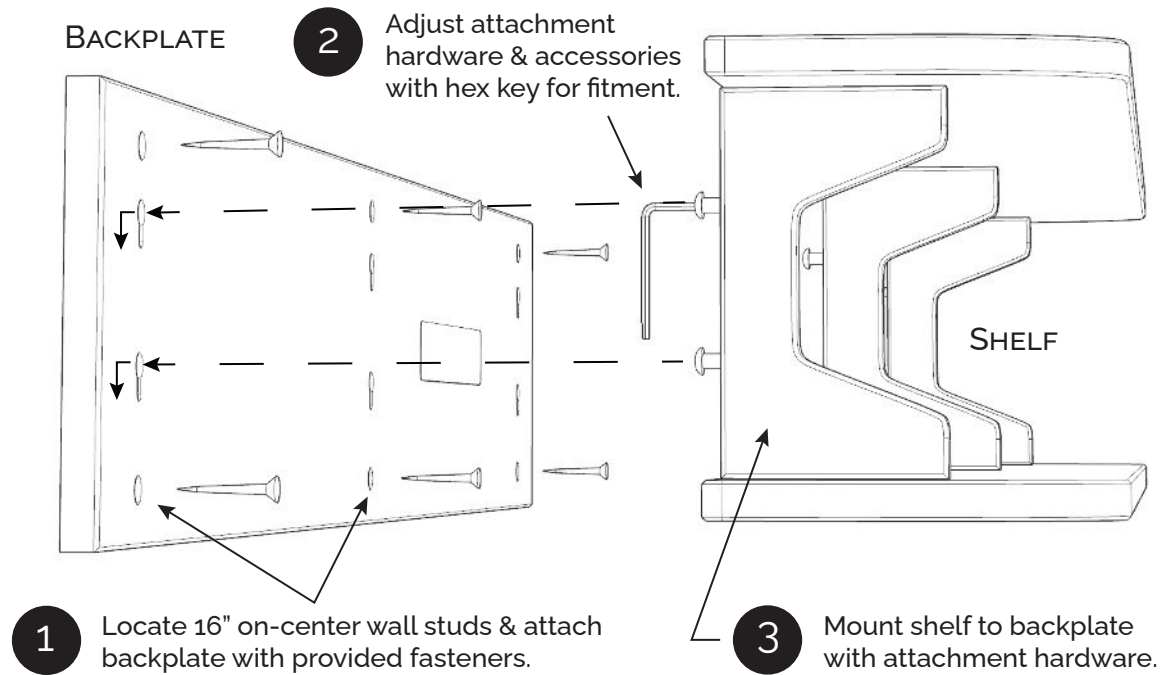

MODWALL SPORT

DISPLAY YOUR LIFESTYLE

MWS DUAL SHELF INSTALLATION

When attaching backplate to wall, use a studfinder for fastening hardware. Use a level for alignment.

Share your setup with us and the world!