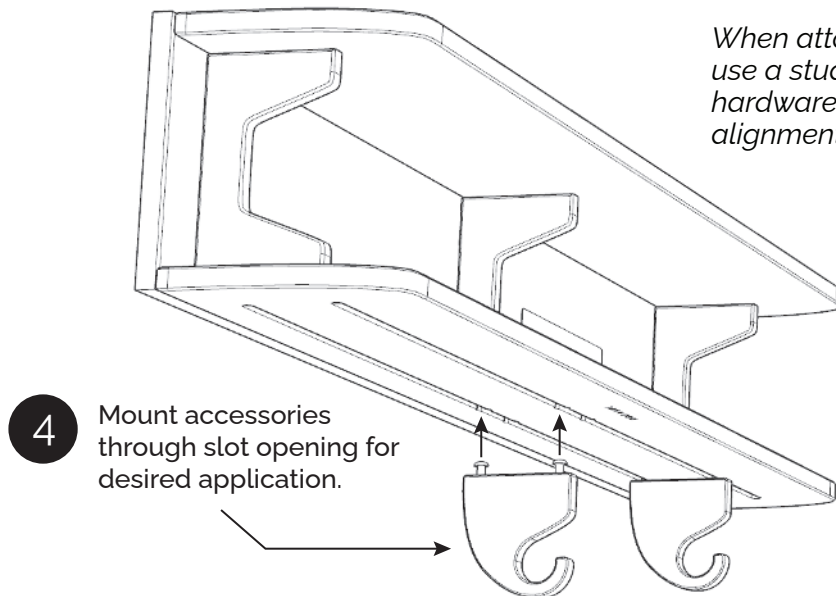

MODWALL SPORT

DISPLAY YOUR LIFESTYLE

MWS DUAL SHELF INSTALLATION

When attaching backplate to wall, use a studfinder for fastening hardware. Use a level for alignment.

Share your setup with us and the world!