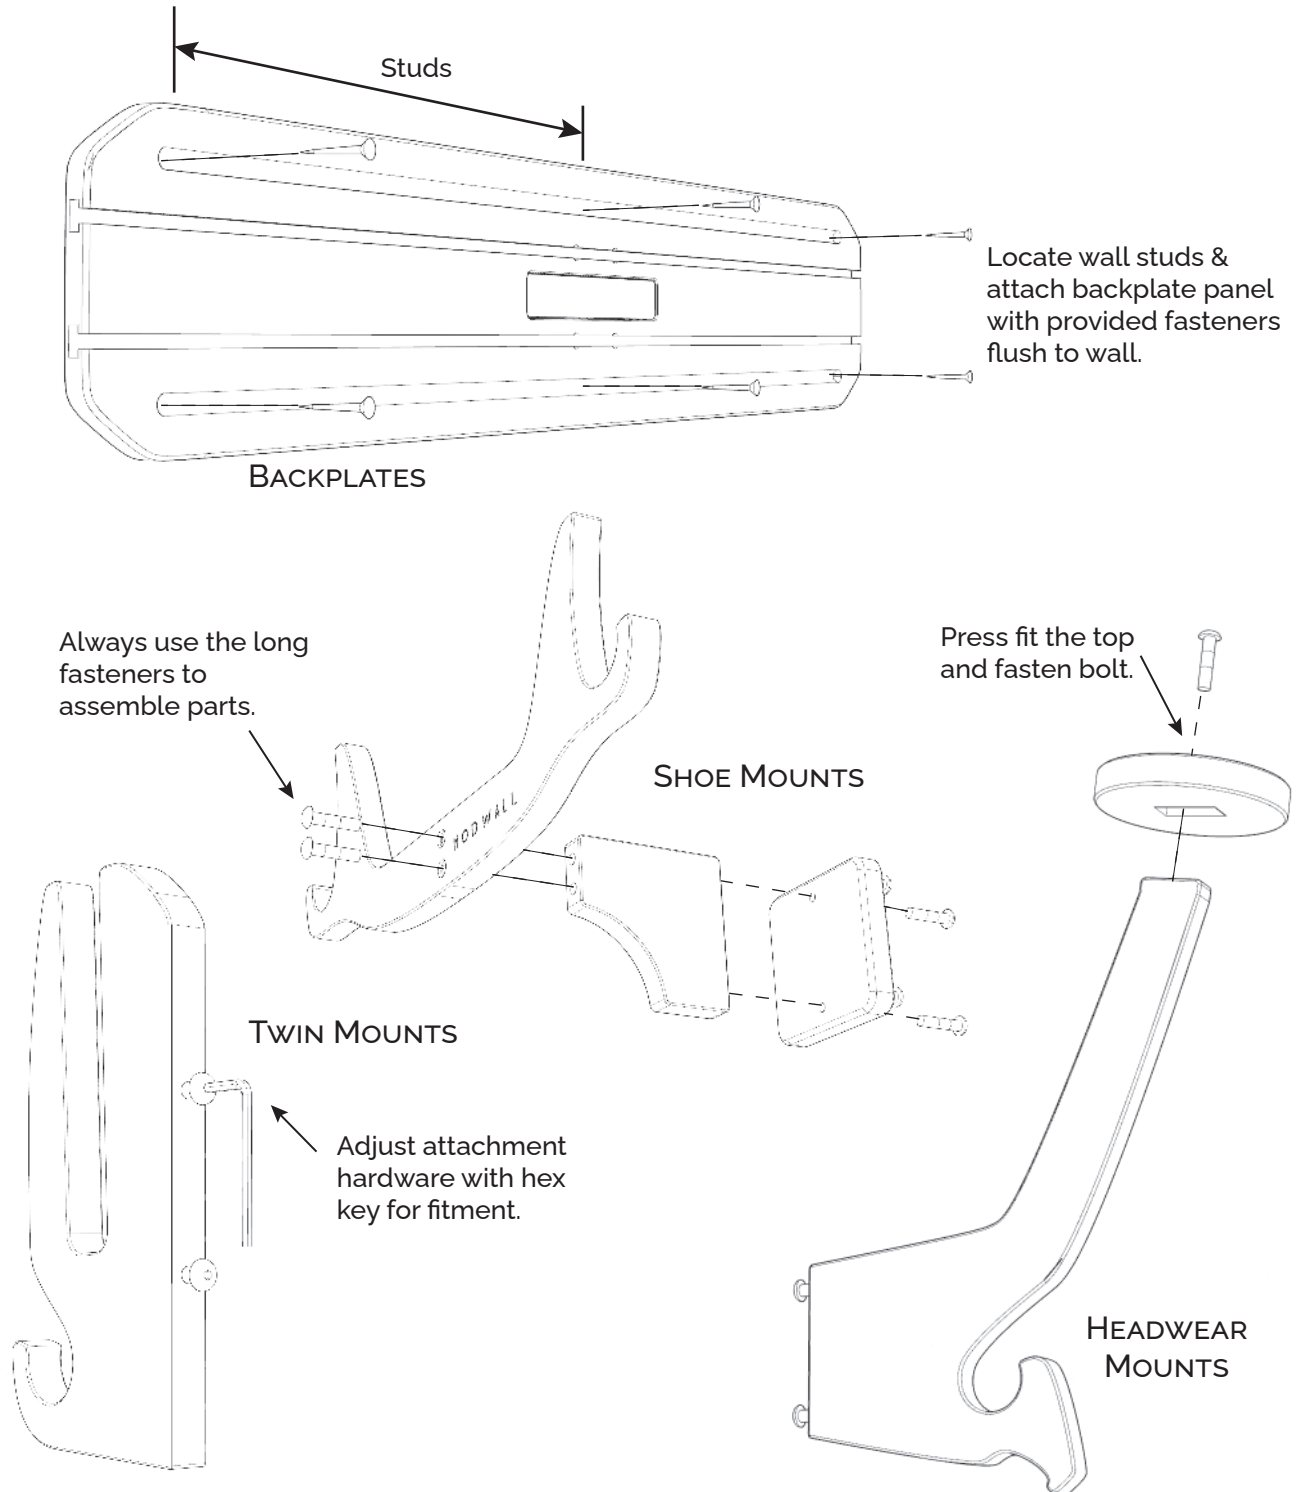

MODWALL SPORT

DISPLAY YOUR LIFESTYLE

INSTALLATION & ASSEMBLY GUIDE

This guide is for general installation and assembly of most ModWall Sport parts and accessories. Similar rules and guides apply to all current and future products.